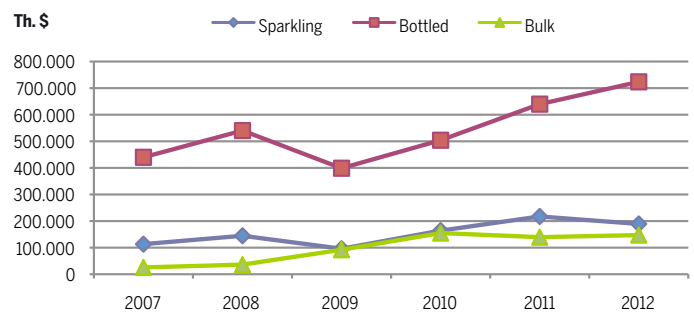

COURTESY OF
WINE BY NUMBERS

A PROJECT BY
IL CORRIERE VINICOLO

vinality

INTERNATIONAL

www.vinalityinternational.com

RUSSIA BY NUMBERS

IMPORT BY TYPE

Th. \$	2007	2008	2009	2010	2011	2012
Sparkling	113.249	144.694	96.006	164.002	217.322	189.162
Bottled	439.896	540.362	398.742	504.030	639.772	723.597
Bulk	25.571	36.240	92.157	154.891	139.494	147.316
Total	578.715	721.297	586.905	822.924	996.589	1.060.075

Th. liters	2007	2008	2009	2010	2011	2012
Sparkling	15.646	19.388	18.251	27.931	36.515	31.456
Bottled	225.108	226.217	181.555	225.601	246.142	255.950
Bulk	26.659	34.946	158.866	293.100	228.519	201.949
Total	267.412	280.551	358.671	546.632	511.176	489.354